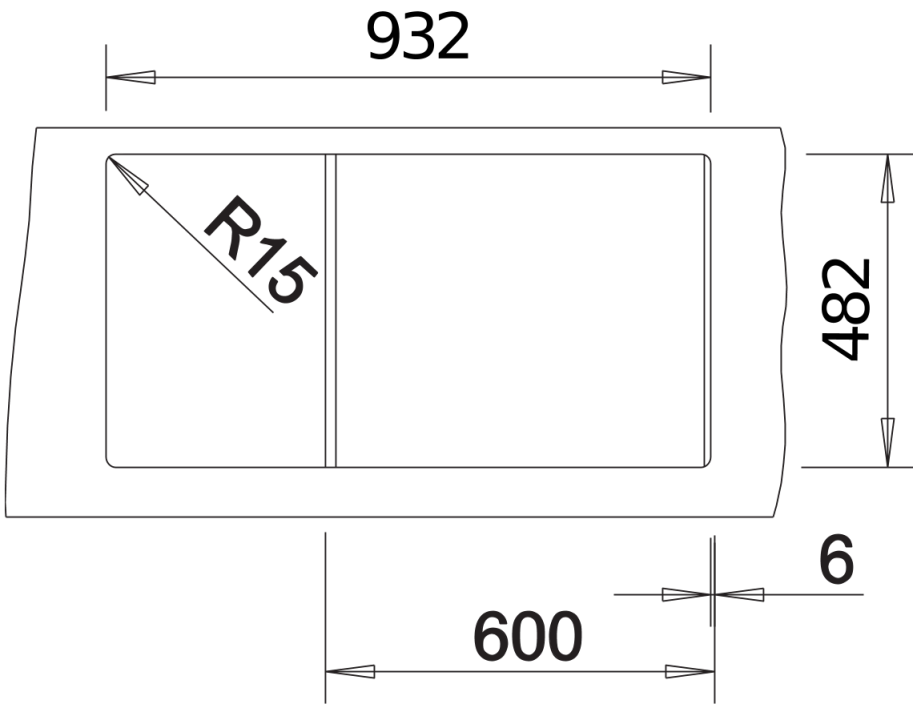

Product information sheet TIPO XL 6 S

Item no. 450749

Benefits

- Large bowl sizes
- Functional design
- Specific drain board design

Planning information

- Cut out size: 933 x 483 x R15
- Universal handing
- Extra large bowl

Scope of supply

- 3 1/2" basket strainer

Details

Top view

Cut-out

Front view

Side view