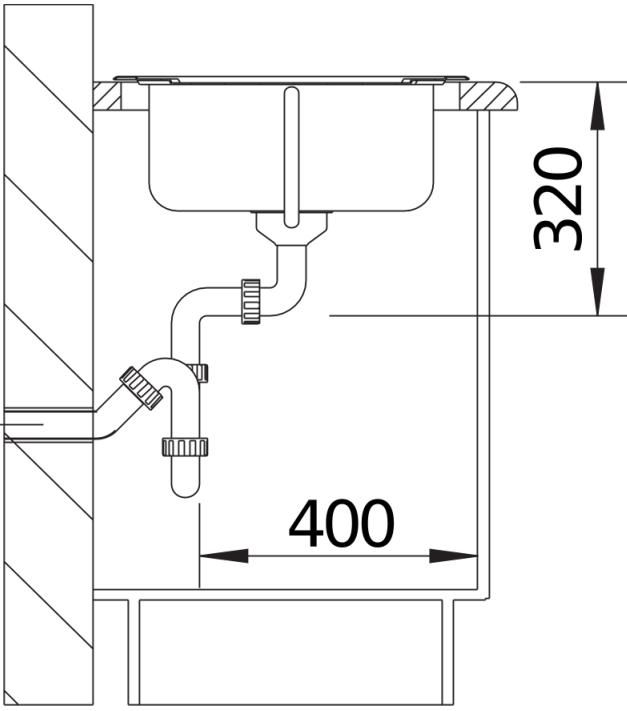

Product information sheet TIPO XL 6 S

Item no. 450749

Benefits

- Large bowl sizes
- Functional design
- Specific drain board design

Planning information

- Cut out size: 933 x 483 x R15
- Universal handing
- Extra large bowl

Scope of supply

- 3 1/2" basket strainer

Details

Top view

Cut-out

Front view

Side view