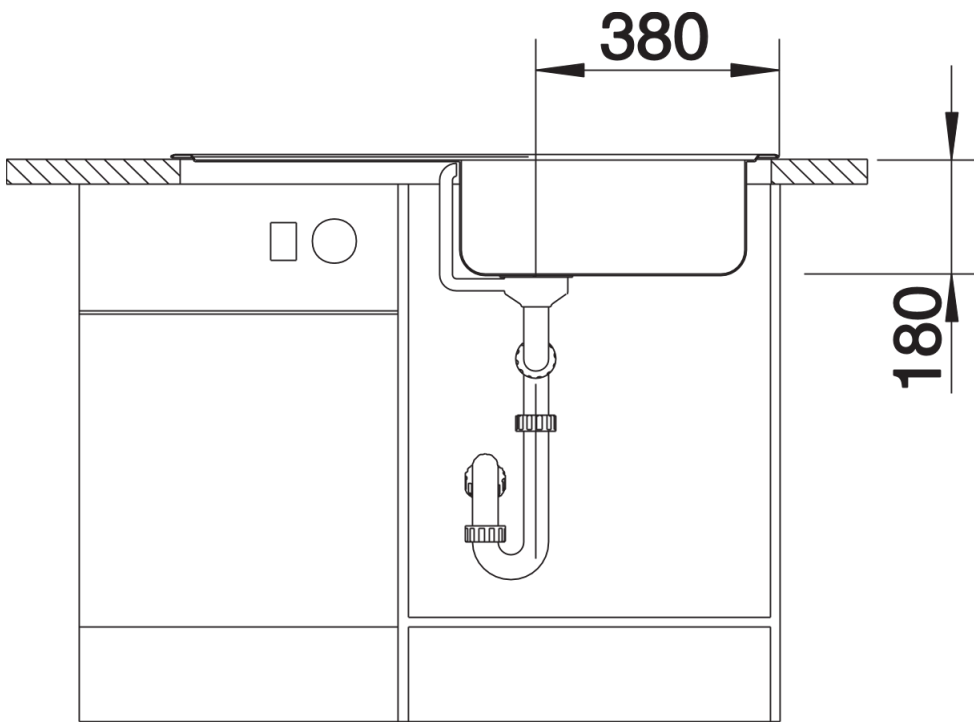

Product information sheet TIPO XL 6 S

Item no. 450749

Benefits

- Large bowl sizes
- Functional design
- Specific drain board design

Planning information

- Cut out size: 933 x 483 x R15
- Universal handing
- Extra large bowl

Scope of supply

- 3 1/2" basket strainer

Details

Top view

Cut-out

Front view

Side view