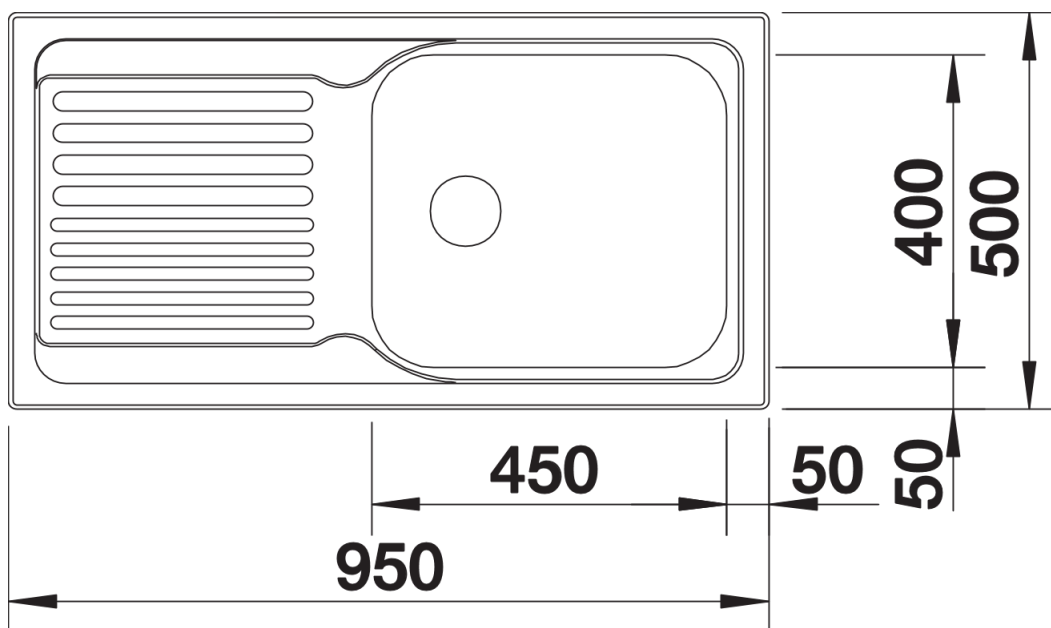

Product information sheet TIPO XL 6 S

Item no. 450749

Benefits

- Large bowl sizes
- Functional design
- Specific drain board design

Planning information

- Cut out size: 933 x 483 x R15
- Universal handing
- Extra large bowl

Scope of supply

- 3 1/2" basket strainer

Details

Top view

Cut-out

Front view

Side view